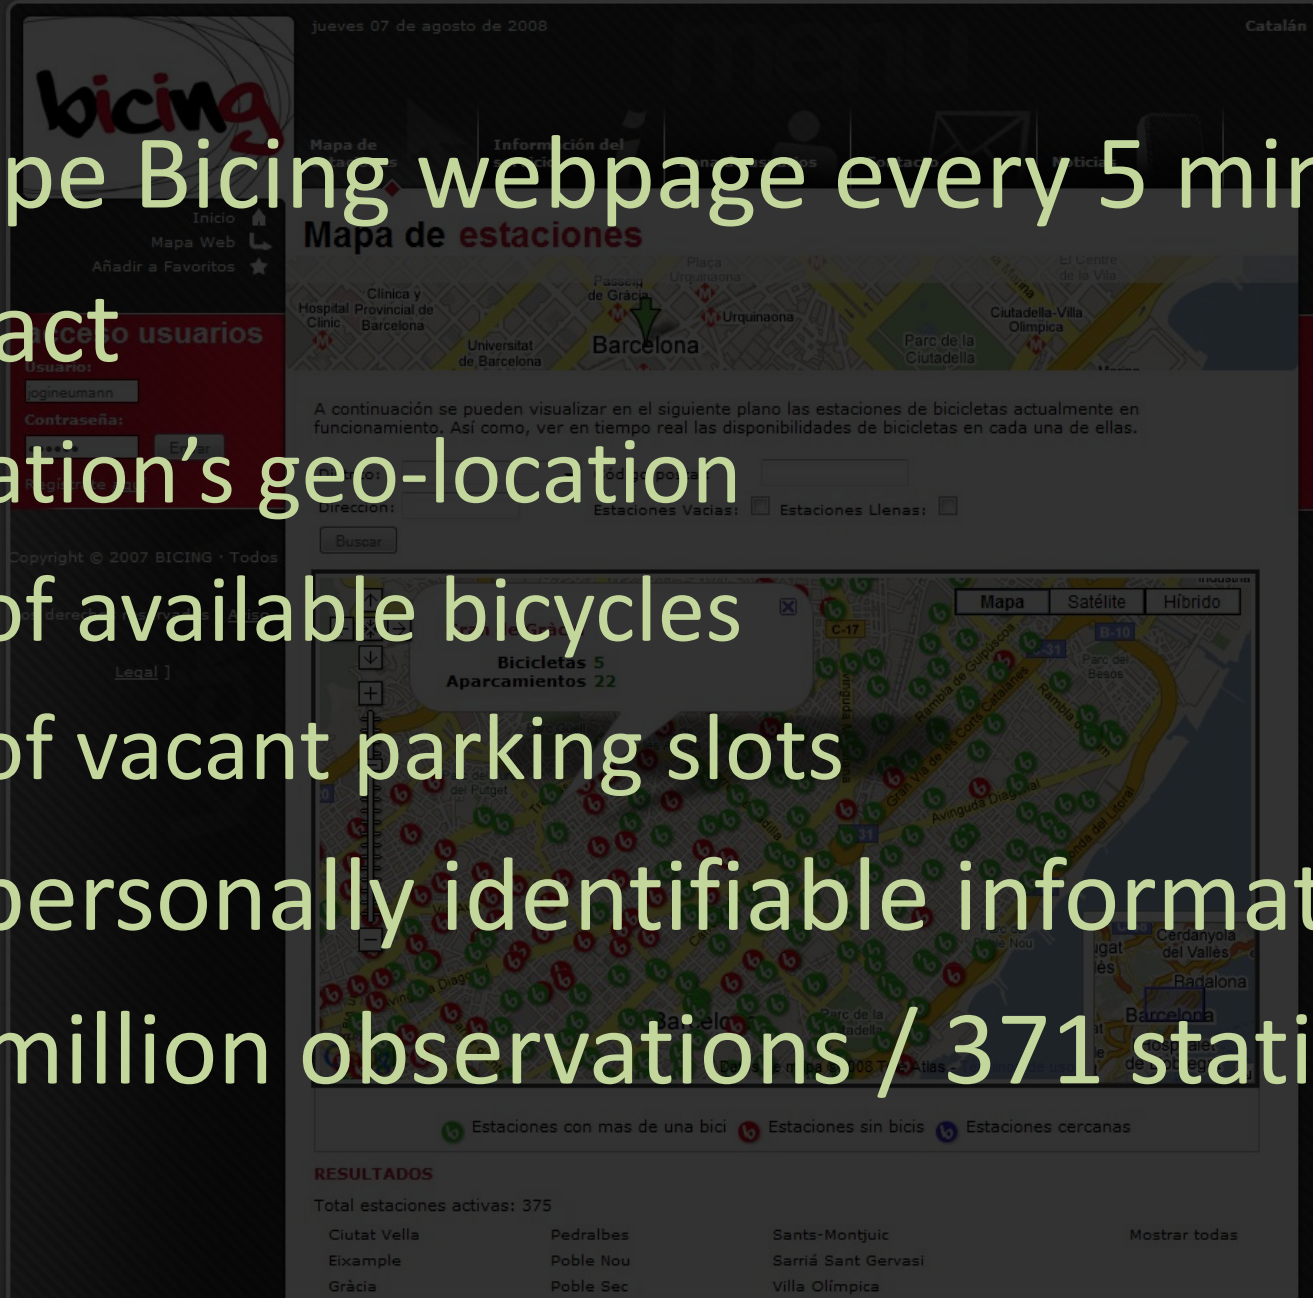

Launched March 2007

By Summer 2008:

- 373 stations
- 6,000 bicycles
- 150,000 subscribers

data collection

- Scrape Bicing webpage every 5 minutes
- Extract
 - Station's geo-location
 - # of available bicycles
 - # of vacant parking slots
- No personally identifiable information
- 4.3 million observations / 371 stations