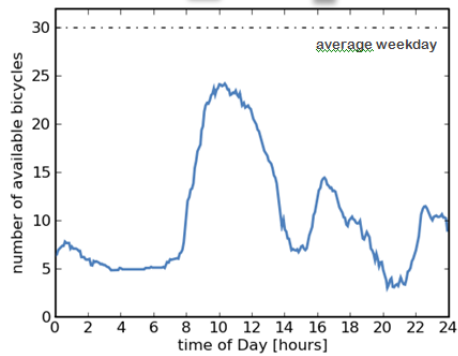

predicting human behavior