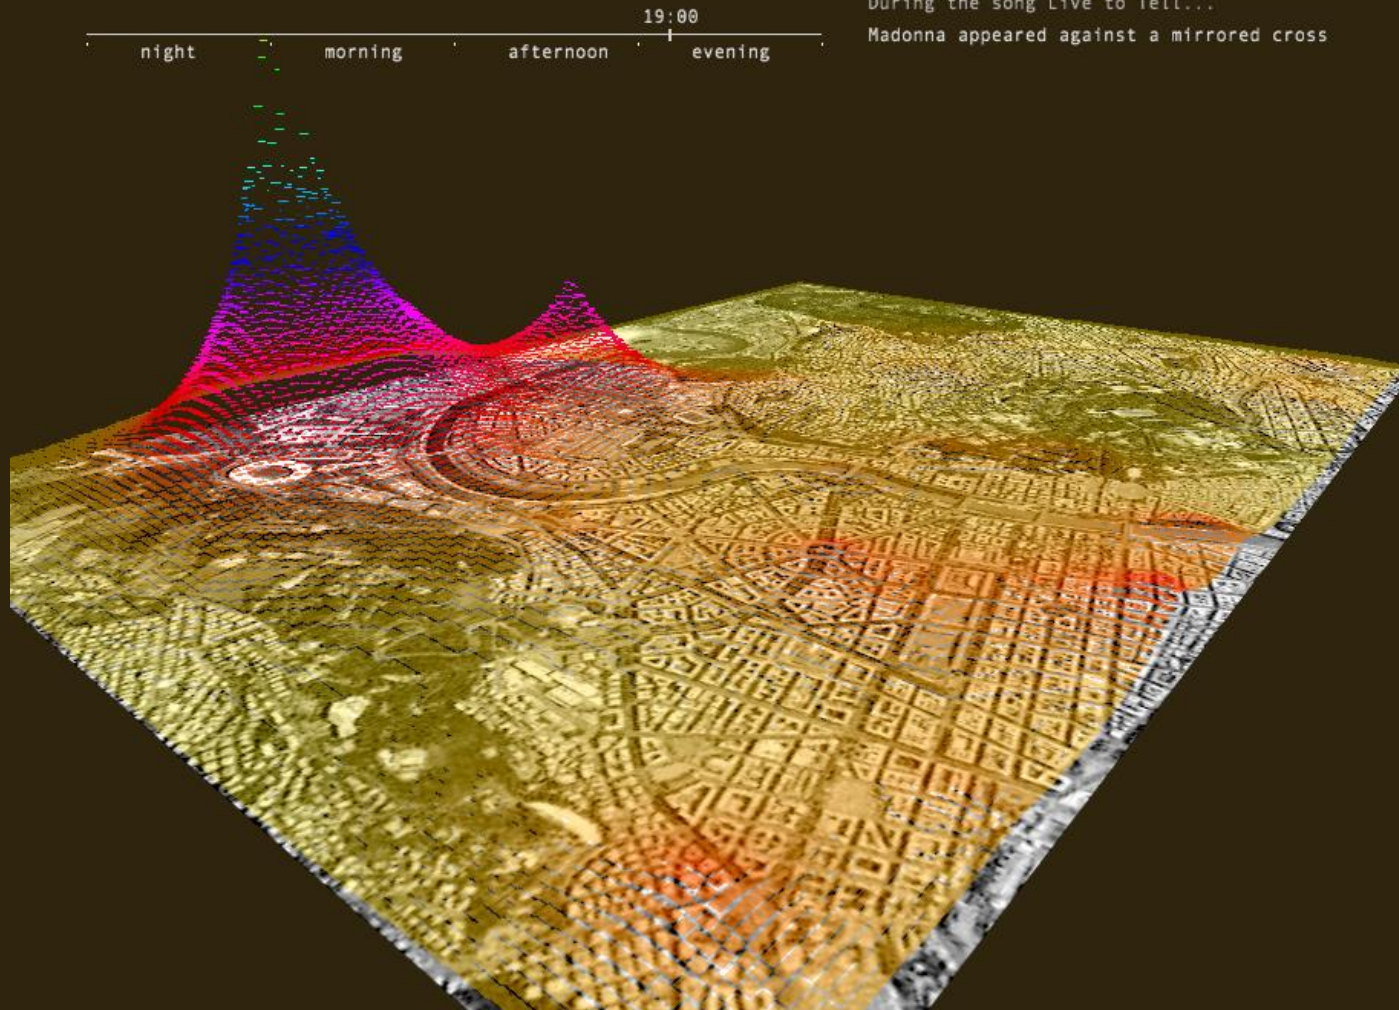

2008
DAYS
LATER

THE QUARANTINE

ARTEDGECREATIVE
[HTTP://ARTEGE.COM.UA](http://artedge.com.ua)

**large volume human mobility
datasets**

real-time rome

MIT's SENSEable City Lab, directed by Carlo Ratti

Madonna Concert
Cellphone activity in Stadio Olimpico Rome
2006-08-06

At Rome's Olympic Stadium
Located about three kilometres from the Vatican
During the song Live to Tell...
Madonna appeared against a mirrored cross

understanding human mobility patterns

Marta C. González, César A. Hidalgo & Albert-László Barabási, *Nature*, 5 June 2008