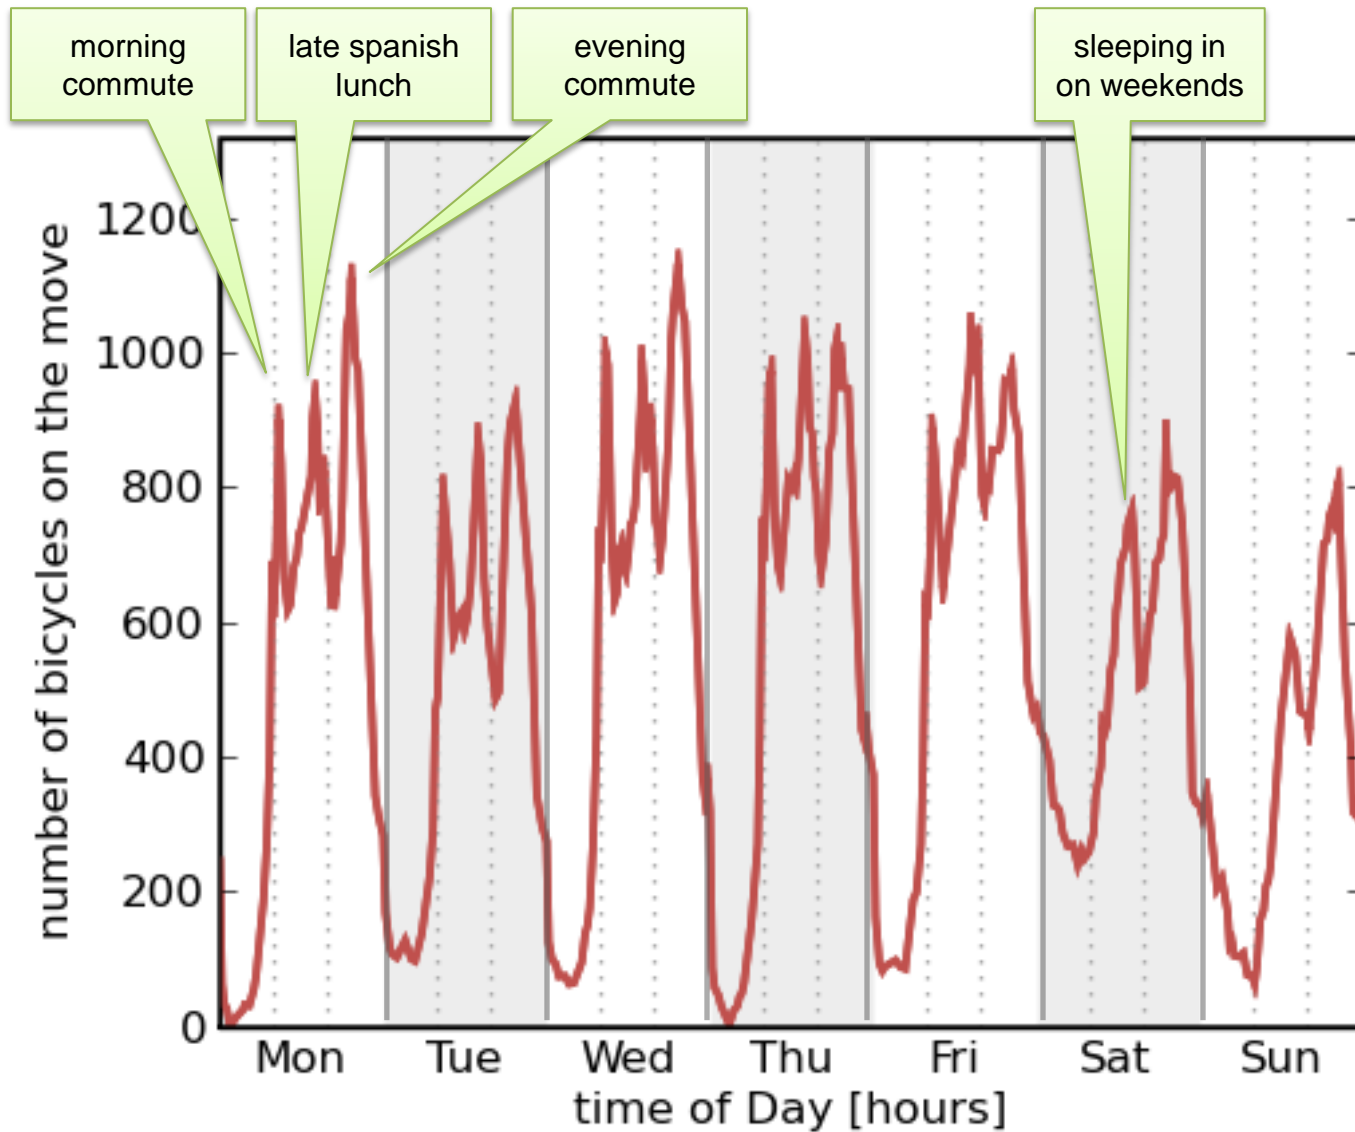

Launched March 2007

By Summer 2008:

- 373 stations
- 6,000 bicycles
- 150,000 subscribers

data collection

- Scrape Bicing webpage every 5 minutes
- Extract
 - Station's geo-location
 - # of available bicycles
 - # of vacant parking slots
- No personally identifiable information
- 4.3 million observations / 371 stations

pause for video

uphill station
(midday)

downtown station
(night)

downtown station
(morning)

beach station (evening)

bicycles on the move

neighborhoods

subtle differences