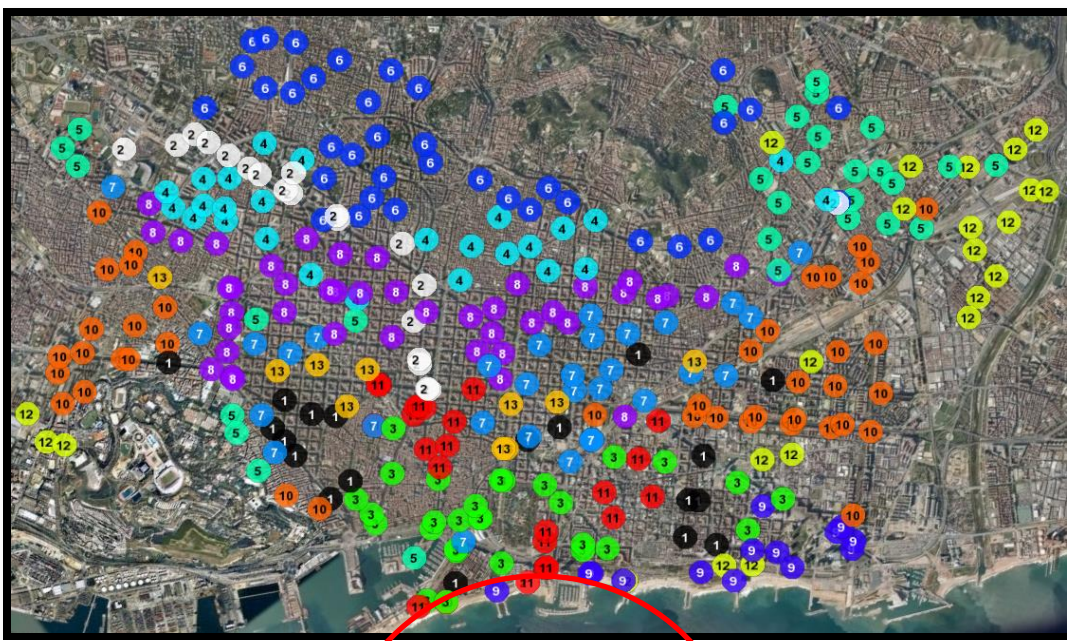

[Home](#)[FAQ](#)[Cab Tracker](#)[Time Lapse](#)[Artist Projects](#)[Credits](#)[About](#)

streetline: sfpark

satellite imagery

barcelona cellular network

El Gran Herma
Ajuntament de Barcelona

Zona vigilada
en un radi de 500 m

Thank you!

jonfroehlich@gmail.com

weekday vs. weekend

Station 47, Ramon Trias Fargas

cellular network data

Madonna Concert
Cellphone activity in Stadio Olimpico Rome
2006-08-06

At Rome's Olympic Stadium
Located about three kilometres from the Vatican
During the song Live to Tell...
Madonna appeared against a mirrored cross