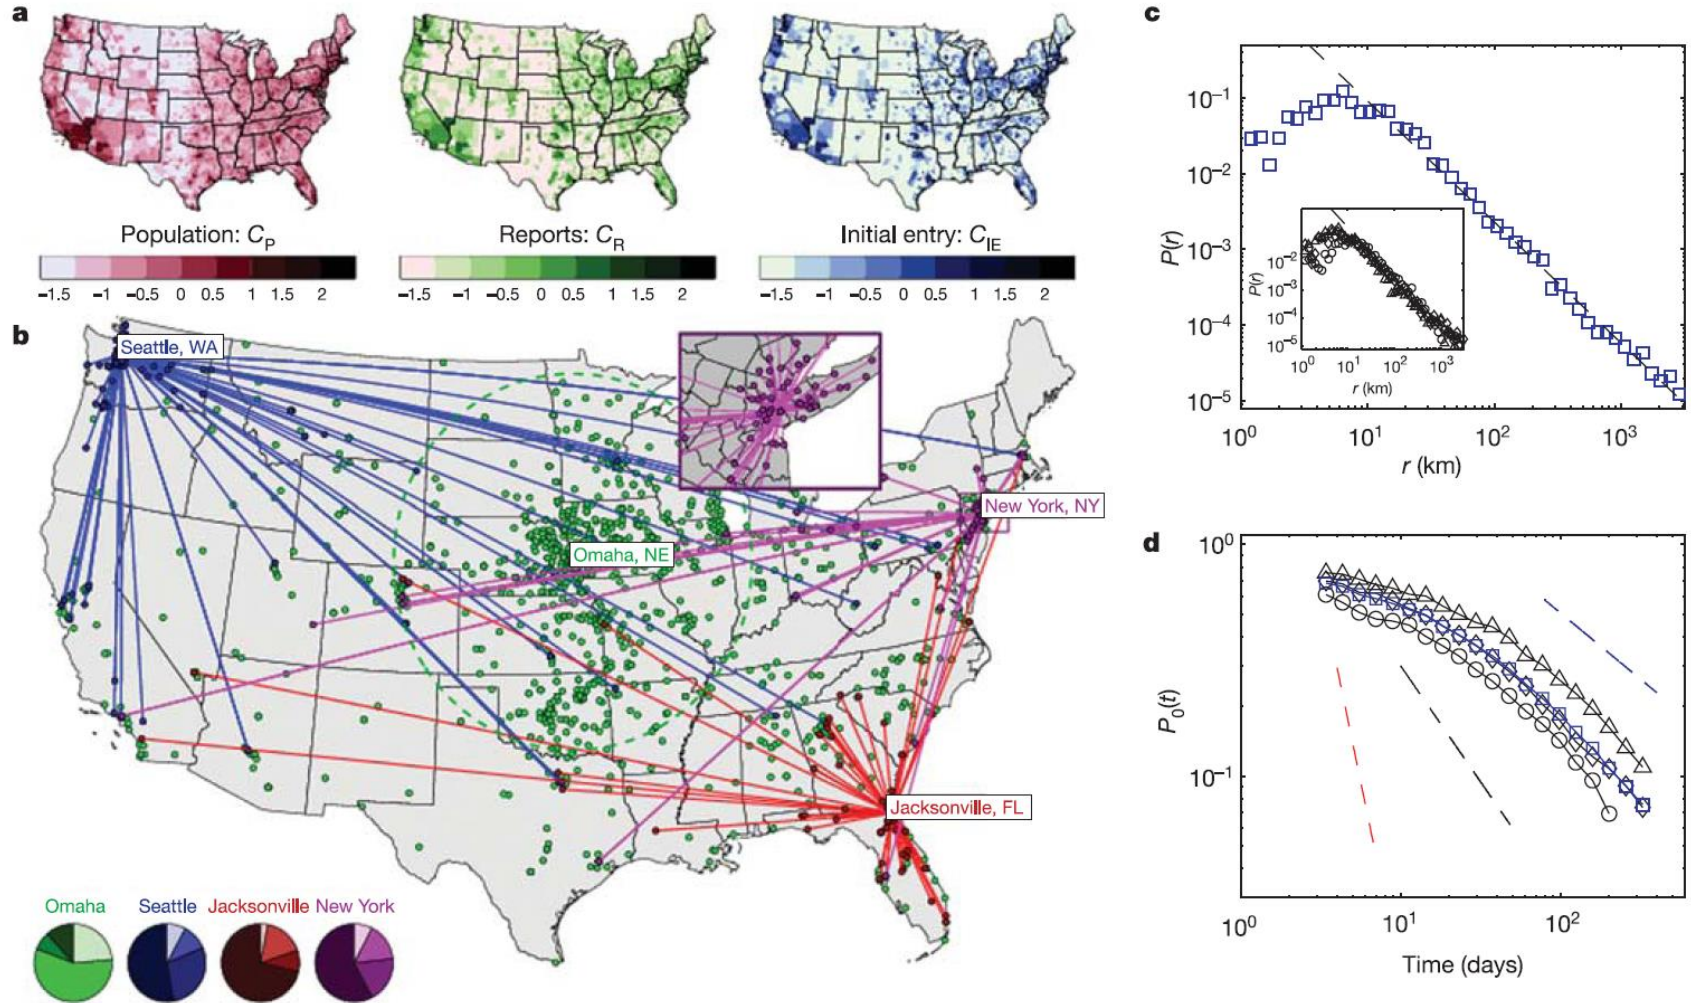

If the dollar bill you enter has been entered here before, you will get back a list of all the cities/states where that bill has been, as well as travel time, distance and speed of each hop!

If this dollar bill has not been entered before, you started the list!

Buy stuff at Amazon.com and help support *Where's George?*!!

[amazon.com](#)

EARTH'S BIGGEST SELECTION!

shop here

Find: Next Previous Highlight all Match case

Done

scaling laws of human travel

D. Brockmann, L. Hufnagel & T. Geisel, *Nature*, 26 Jan 2006

Launched March 2007

By Summer 2008:

- 373 stations
- 6,000 bicycles
- 150,000 subscribers

data collection

- Scrape Bicing webpage every 5 minutes
- Extract
 - Station's geo-location
 - # of available bicycles
 - # of vacant parking slots
- No personally identifiable information
- 4.3 million observations / 371 stations