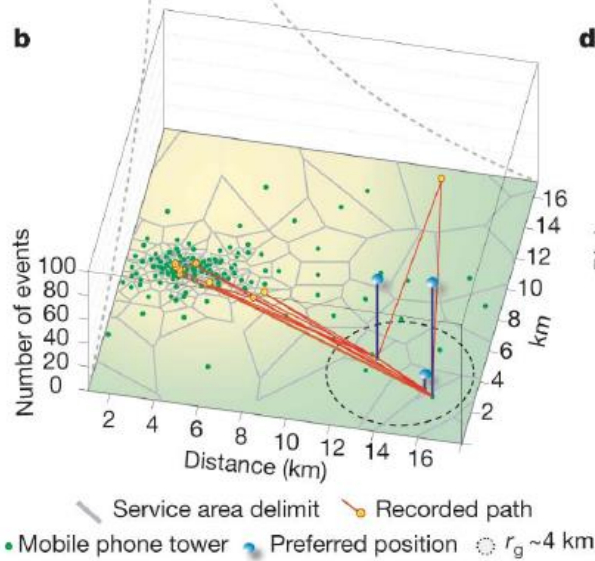

At Rome's Olympic Stadium
Located about three kilometres from the Vatican
During the song Live to Tell...
Madonna appeared against a mirrored cross

understanding human mobility patterns

Marta C. González, César A. Hidalgo & Albert-László Barabási, *Nature*, 5 June 2008