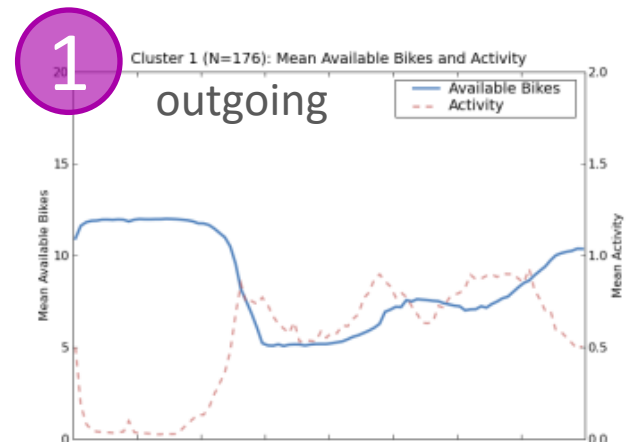

Launched March 2007

By Summer 2008:

- 373 stations
- 6,000 bicycles
- 150,000 subscribers

data collection

- Scrape Bicing webpage every 5 minutes
- Extract
 - Station's geo-location
 - # of available bicycles
 - # of vacant parking slots
- No personally identifiable information
- 4.3 million observations / 371 stations

pause for video

uphill station
(midday)

downtown station
(night)

downtown station
(morning)

beach station (evening)

bicycles on the move

neighborhoods

subtle differences