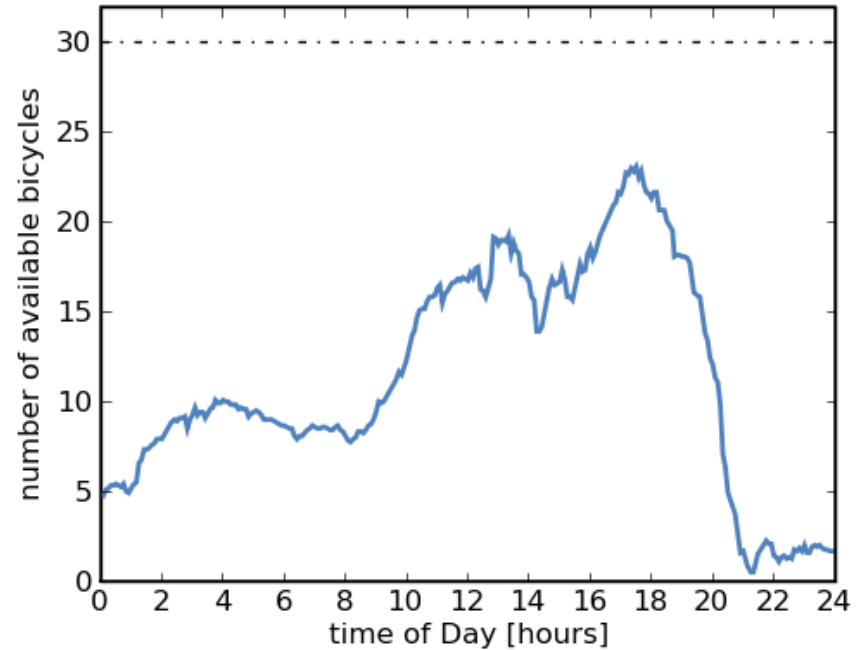

Thank you!

jonfroehlich@gmail.com

weekday vs. weekend

Station 47, Ramon Trias Fargas

cellular network data

Madonna Concert
Cellphone activity in Stadio Olimpico Rome
2006-08-06

At Rome's Olympic Stadium
Located about three kilometres from the Vatican
During the song Live to Tell...
Madonna appeared against a mirrored cross