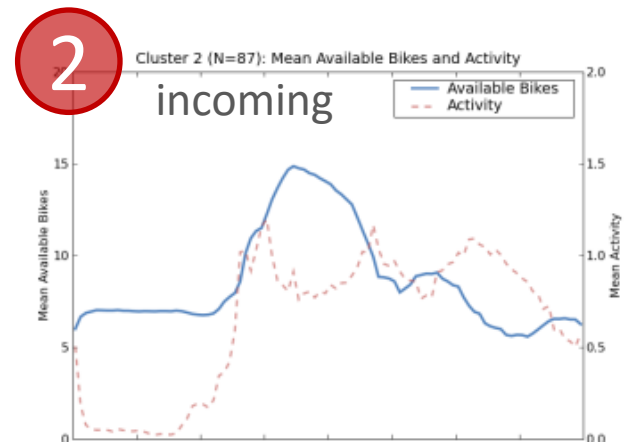

Launched March 2007

By Summer 2008:

- 373 stations
- 6,000 bicycles
- 150,000 subscribers

data collection

- Scrape Bicing webpage every 5 minutes
- Extract
 - Station's geo-location
 - # of available bicycles
 - # of vacant parking slots
- No personally identifiable information
- 4.3 million observations / 371 stations

pause for video

uphill station
(midday)

downtown station
(night)

downtown station
(morning)

beach station (evening)

bicycles on the move

neighborhoods

subtle differences