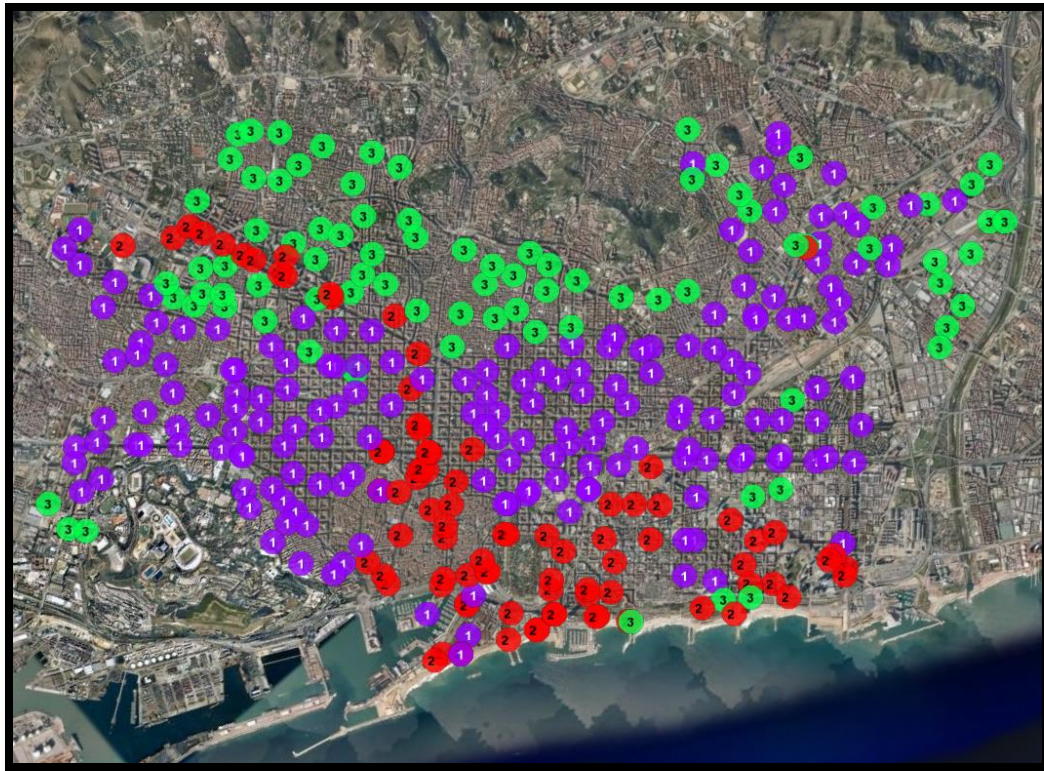

Launched March 2007

By Summer 2008:

- 373 stations
- 6,000 bicycles
- 150,000 subscribers

data collection

- Scrape Bicing webpage every 5 minutes
- Extract
 - Station's geo-location
 - # of available bicycles
 - # of vacant parking slots
- No personally identifiable information
- 4.3 million observations / 371 stations

pause for video

uphill station
(midday)

downtown station
(night)

downtown station
(morning)

beach station (evening)

bicycles on the move

neighborhoods

subtle differences

Commercial District (Station 203)

Beach (Station 170)

predicting human behavior

self-sustainable system

promote usage

limitations...

54 ALASKA JCT

3697