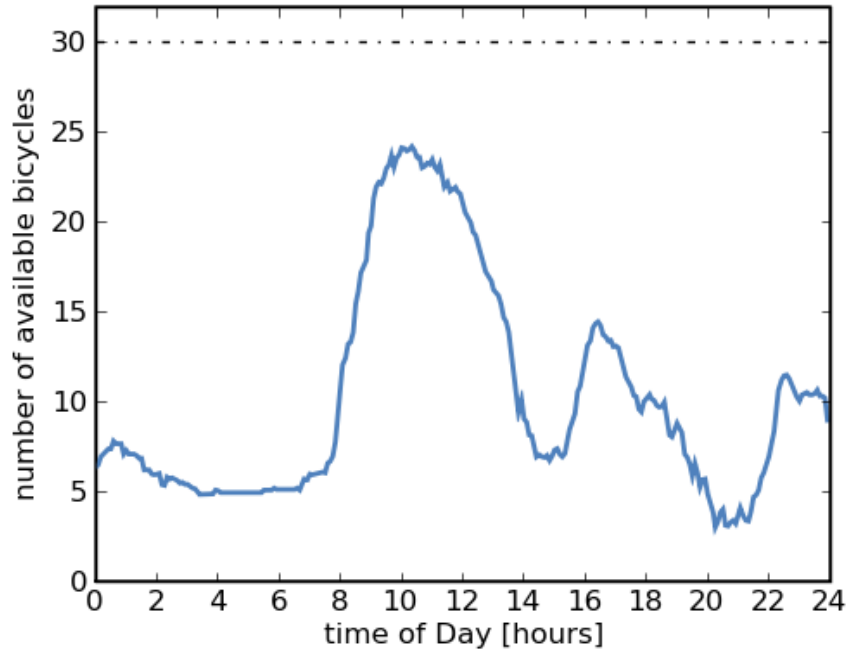

Thank you!

jonfroehlich@gmail.com

weekday vs. weekend

Station 47, Ramon Trias Fargas

cellular network data

Madonna Concert
Cellphone activity in Stadio Olimpico Rome
2006-08-06

At Rome's Olympic Stadium
Located about three kilometres from the Vatican
During the song Live to Tell...
Madonna appeared against a mirrored cross