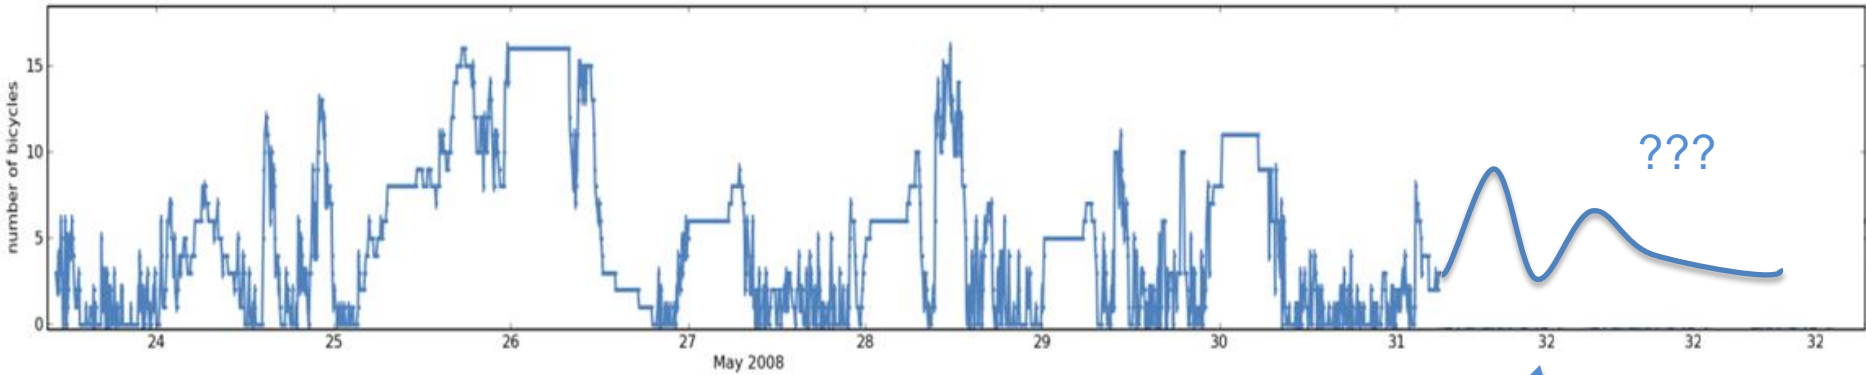

predicting human behavior