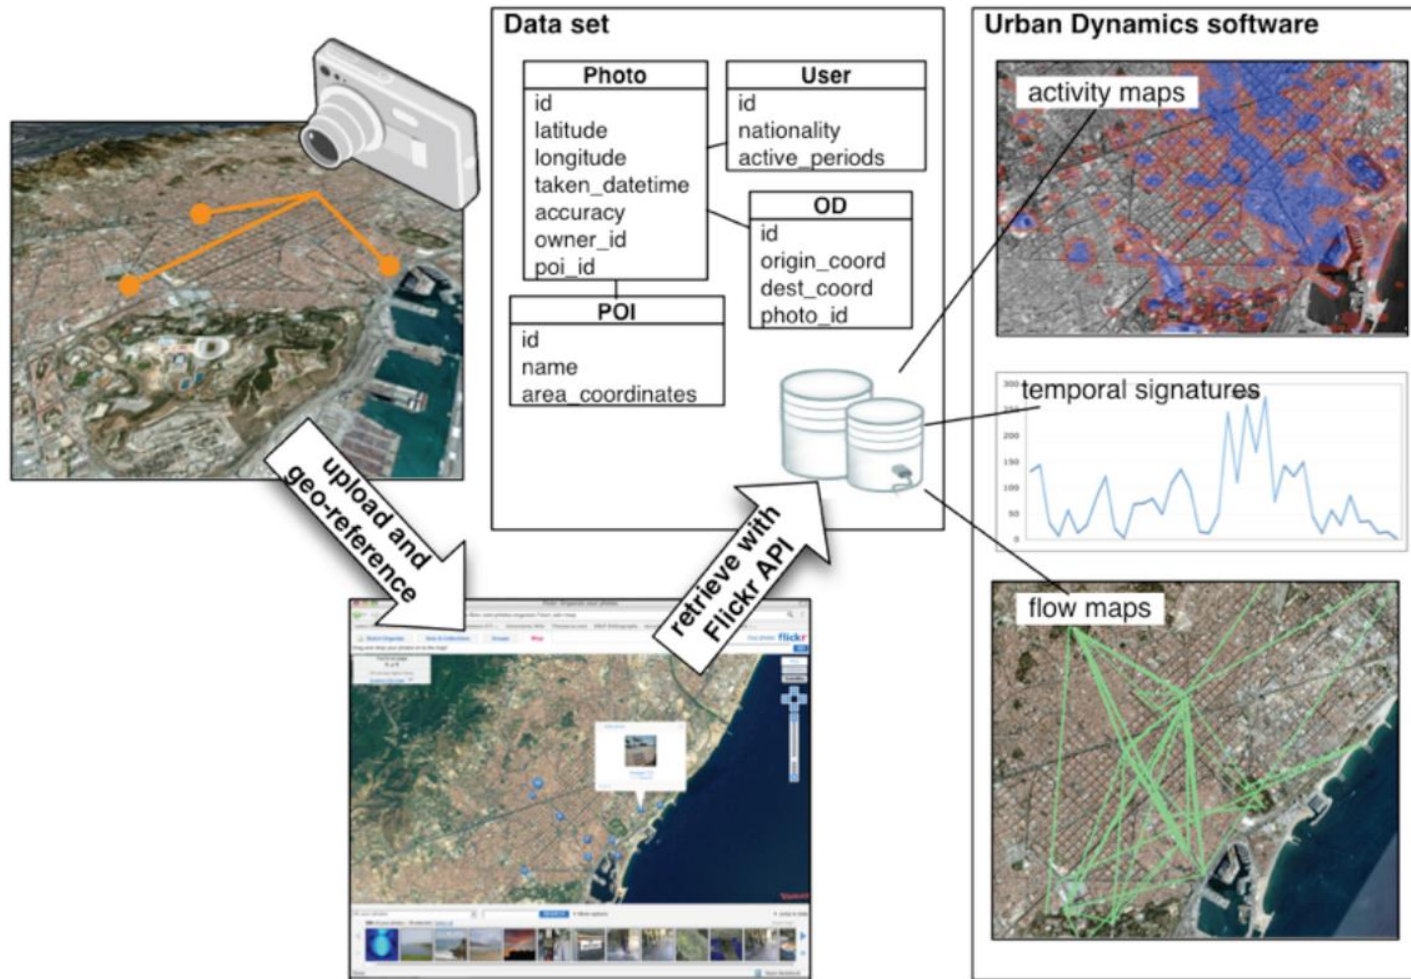

digital footprinting: uncovering tourists with user-generated content

Girardin, F., Calabrese, F., Dal Fiore, F., Ratti, C., and Blat, J. (2008). *IEEE Pervasive Computing*