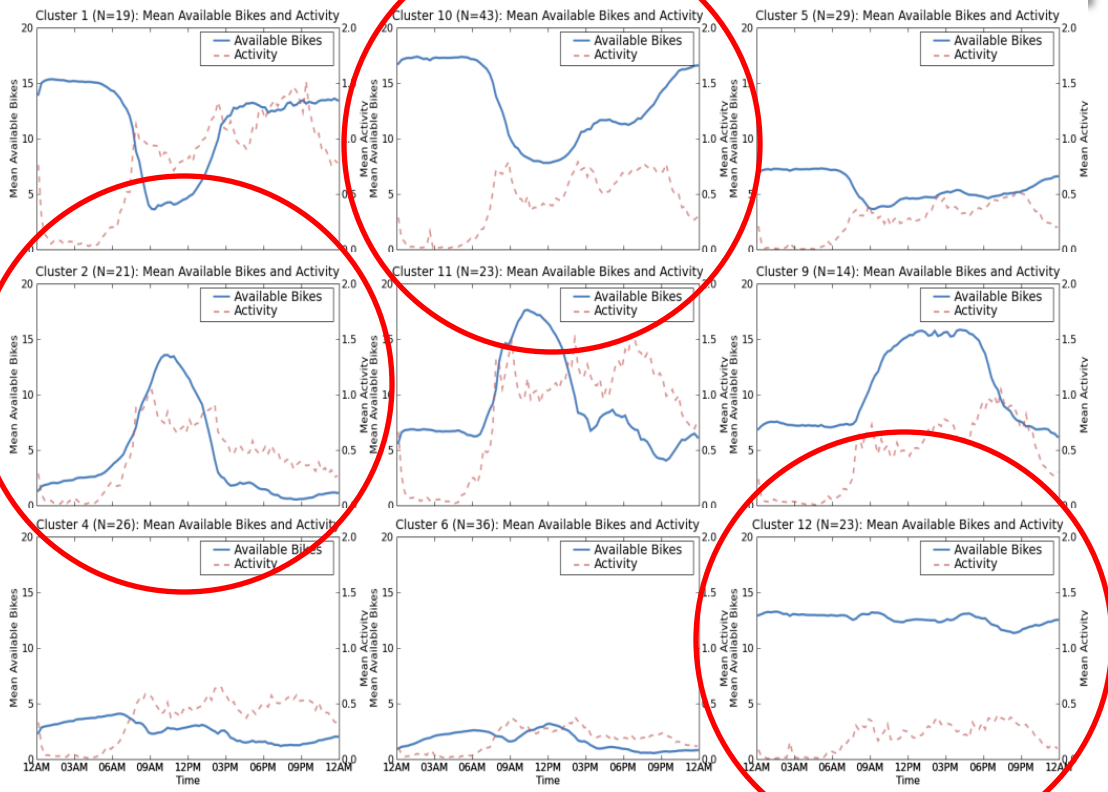

Thank you!

jonfroehlich@gmail.com

weekday vs. weekend

Station 47, Ramon Trias Fargas

cellular network data

Madonna Concert
Cellphone activity in Stadio Olimpico Rome
2006-08-06

At Rome's Olympic Stadium
Located about three kilometres from the Vatican
During the song Live to Tell...
Madonna appeared against a mirrored cross