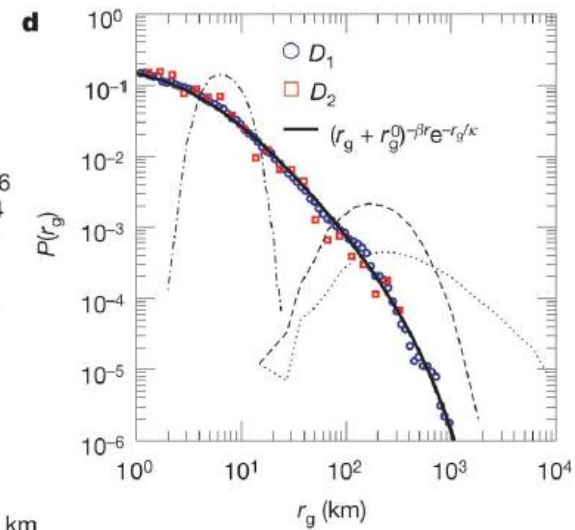

At Rome's Olympic Stadium
Located about three kilometres from the Vatican
During the song Live to Tell...
Madonna appeared against a mirrored cross

understanding human mobility patterns

Marta C. González, César A. Hidalgo & Albert-László Barabási, *Nature*, 5 June 2008