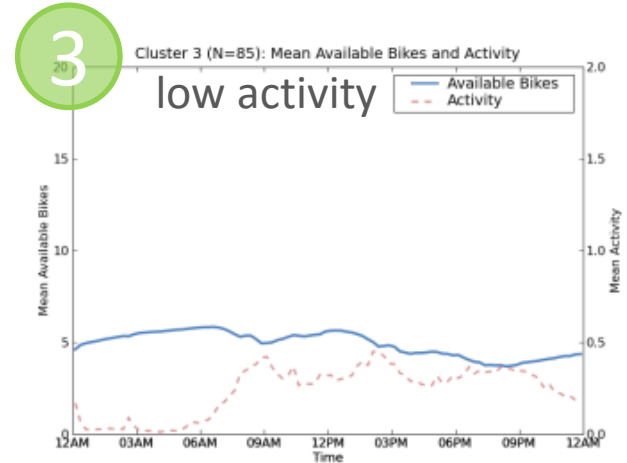

Launched March 2007

By Summer 2008:

- 373 stations
- 6,000 bicycles
- 150,000 subscribers

data collection

- Scrape Bicing webpage every 5 minutes
- Extract
 - Station's geo-location
 - # of available bicycles
 - # of vacant parking slots
- No personally identifiable information
- 4.3 million observations / 371 stations

pause for video

uphill station
(midday)

downtown station
(night)

downtown station
(morning)

beach station (evening)

bicycles on the move

neighborhoods

subtle differences